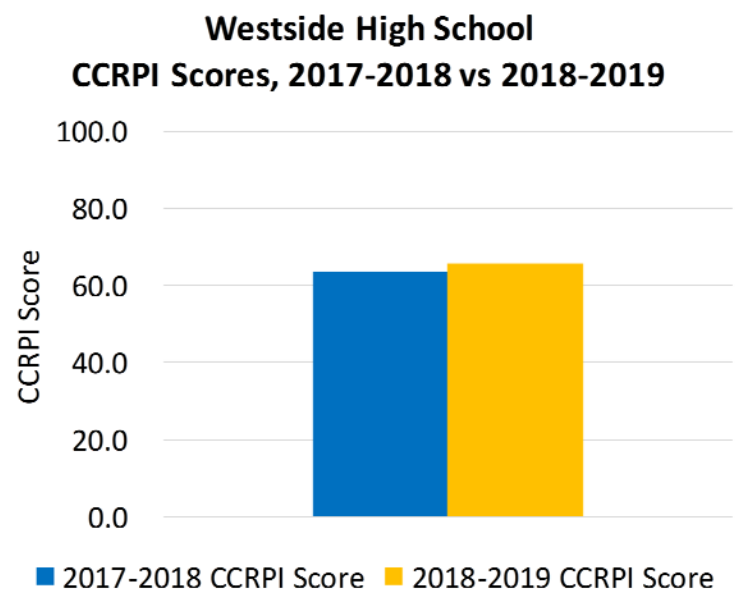

our students

851 enrolled

AP honors, awards & recognitions

- AP STEM School
- AP Challenge School
- Highest AP pass rate of all Richmond County Comprehensive High Schools
- Highest 2018 graduation rate among comprehensive high schools
- Choice school for AP Academy
- Gates Millennium Scholars - 5 since 2010
- Over 6 million dollars in scholarship awarded in the last three years
- NJROTC Unit of Distinction & Nationally Ranked Rifle Team
- Industry Certification in Early Childhood Education
- Region Champions in Baseball, Golf, Tennis, Softball, and Volleyball
- Partnership with National Math and Science Institute

our CCRPI stats

College and Career Ready Performance Index (CCRPI) is Georgia's statewide accountability system. The CCRPI assesses how well students are prepared for college and careers and ensures that schools are focused on improving achievement among all students. The index measures progress on indicators such as content mastery, student attendance, and graduation rate. Schools earn CCRPI points based on indicators that vary by grade and school level and align with measures of college- and career-readiness. Schools may earn up to a set number of points in five main categories, for a total of 100 possible points.